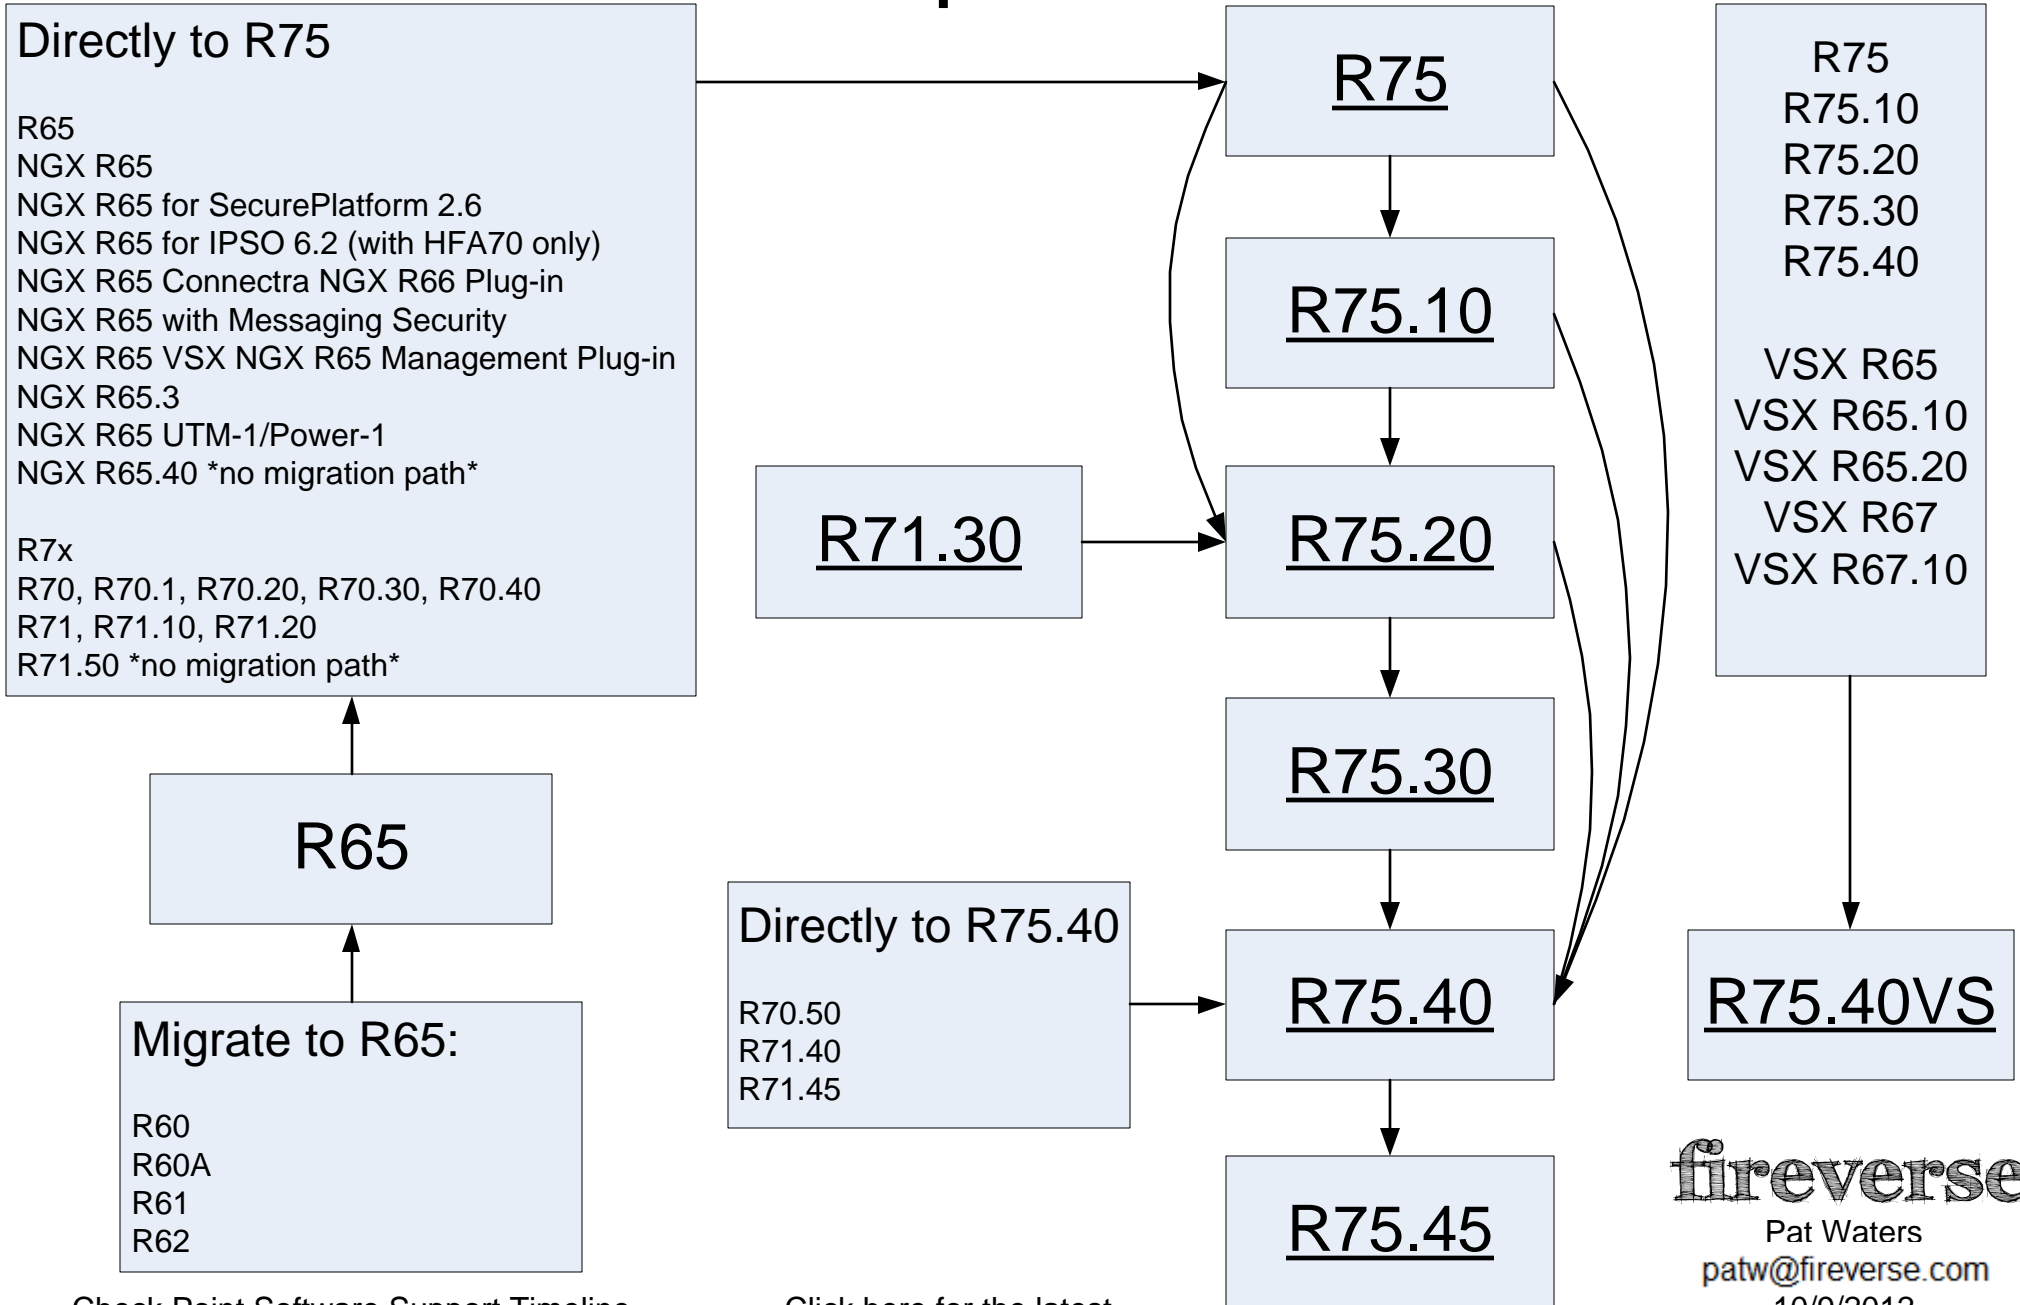

# R75 Upgrade Options

**Directly to R75**

R65  
 NGX R65  
 NGX R65 for SecurePlatform 2.6  
 NGX R65 for IPSO 6.2 (with HFA70 only)  
 NGX R65 Connectra NGX R66 Plug-in  
 NGX R65 with Messaging Security  
 NGX R65 VSX NGX R65 Management Plug-in  
 NGX R65.3  
 NGX R65 UTM-1/Power-1  
 NGX R65.40 \*no migration path\*

R7x  
 R70, R70.1, R70.20, R70.30, R70.40  
 R71, R71.10, R71.20  
 R71.50 \*no migration path\*

**R65**

**Migrate to R65:**

R60  
 R60A  
 R61  
 R62

**R71.30**

**Directly to R75.40**

R70.50  
 R71.40  
 R71.45

**R75**

**R75.10**

**R75.20**

**R75.30**

**R75.40**

**R75.45**

R75  
 R75.10  
 R75.20  
 R75.30  
 R75.40

VSX R65  
 VSX R65.10  
 VSX R65.20  
 VSX R67  
 VSX R67.10

**R75.40VS**