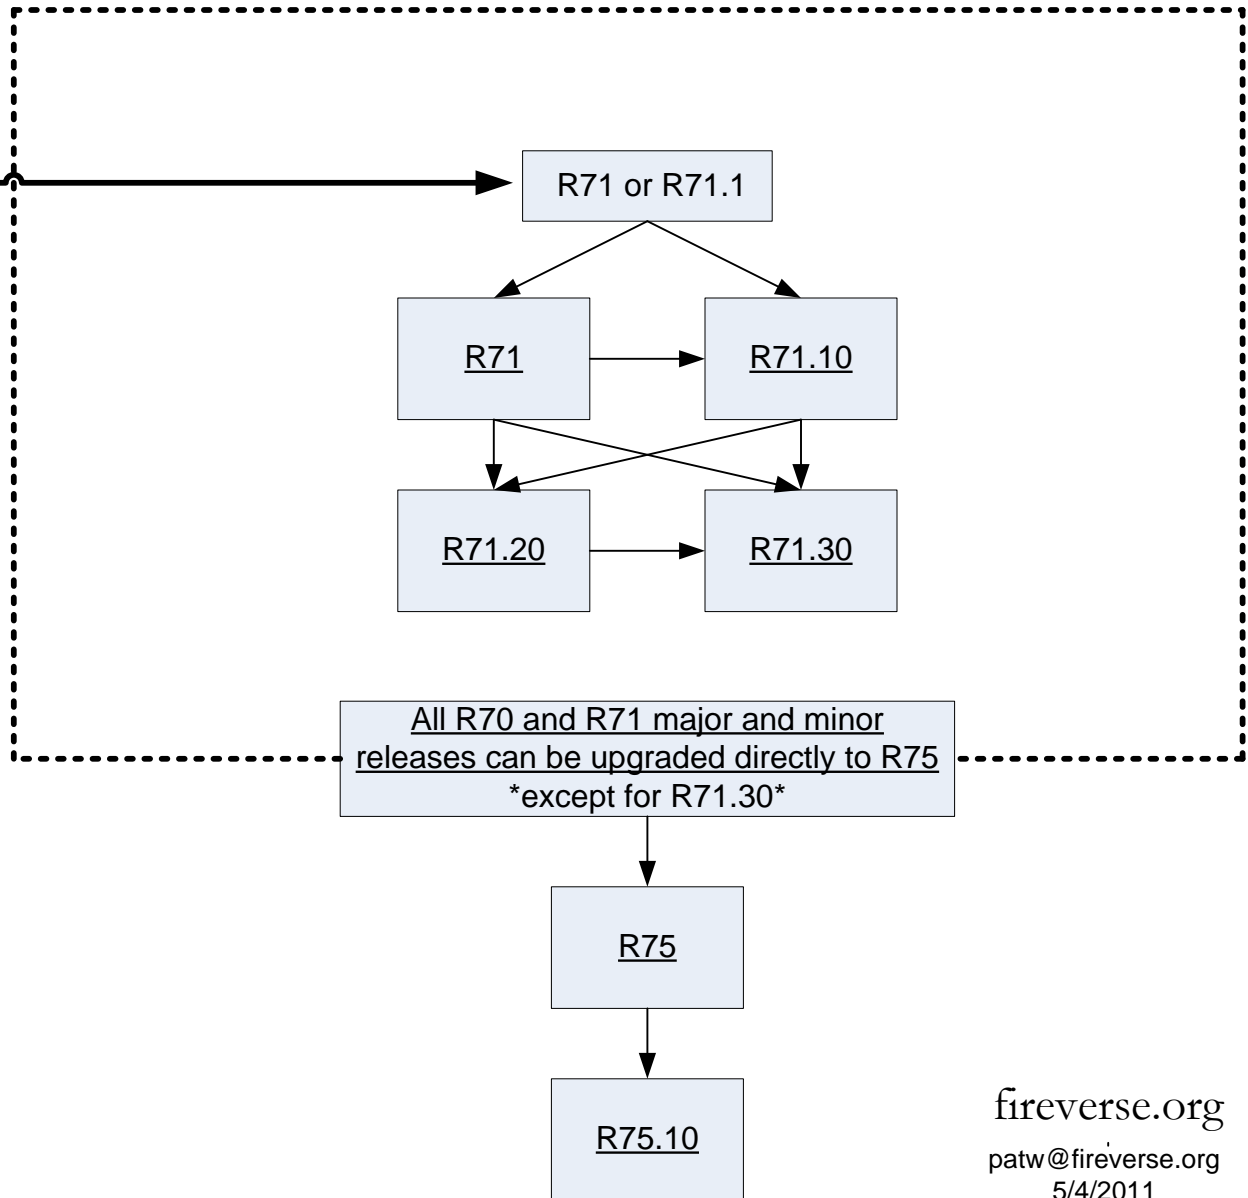

### Directly to R71 or R71.1

NGX R65  
NGX R65 for SPLAT 2.6  
NGX R65 for IPSO 6.0  
NGX R65 Connectra NGX R66 Plug-in  
NGX R65 with Messaging Security  
NGX R65 VSX NGX R65 Management Plug-in  
NGX R65.3  
NGX R65 UTM-1/Power-1  
R70 UTM-1/Power-1/Smart-1  
R70, R70.1, R70.20, R70.30

Important - Upgrading from R70.40 to R71 or higher is NOT supported.

To upgrade from R70.40 to R71 or higher you must uninstall R70.40.1

### Not Supported to R71

R60  
R60A  
R61  
R62  
R65.4

\* Underlined text is a hyperlink to official Check Point documentation